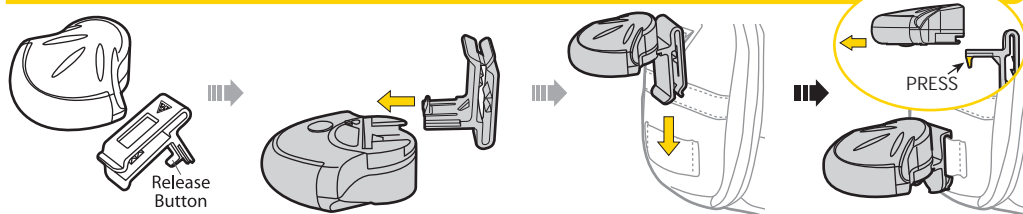

MOUNTING FOR TOPEAK WEDGE AND TRUNK BAGS