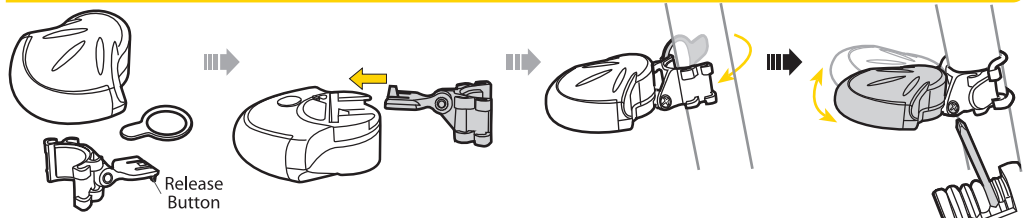

MOUNTING FOR SEATPOST/SEATSTAY

CHANGING BATTERY