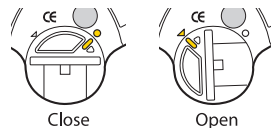

NOTE

WARRANTY

1-year Warranty: All mechanical components against manufacturer defects only. Batteries are not covered under any implied warranty.

Warranty Claim Requirements

To obtain warranty service, you must have your original sales receipt. Items returned without a sales receipt will assume that the warranty begins on the date of manufacture. All warranties will be void if the product is damaged due to user crash, abuse, system alteration, modification, or used in any way not intended as described in this manual.

* The specifications and design are subject to change without notice.

Topeak products are available only from professional bicycle shops.

Please contact your nearest Topeak authorized bicycle dealer for any questions.

Website: www.topeak.com