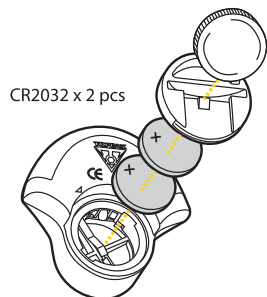

CR2032 x 2 pcs

SPARE PARTS

Rubber Strap

CR2032 Battery

Art No. TMS-SP86

SPECIFICATIONS

Function: blinking and constant
Bulb: 4 Red L.E.D.

Battery: Lithium Battery
"CR2032" x 2 pcs

Burn Time: 60 hours (constant use)
Weight: 20 grams (light only)

WARNING

Although light body is water-resistant (under normal weather conditions of rain, etc.) never intentionally submerge it under water.